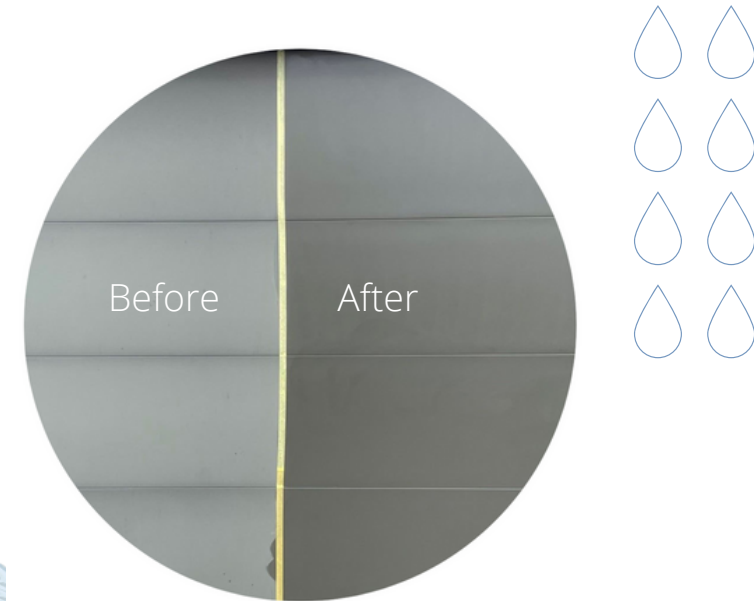

CLEANERS ALUMINUM

ALUCARE

Renovating dry cleaner for strongly weathered aluminum, which also protects afterwards.

- Removal of weathering and puncture marks
- Restoration of color and brightness
- Avoid to use on texture lacquer

Packaging:

500ml – 12 pieces/cardboard

ALURENO SURFACE RENEWER

Specifically developed to clean and renew each type of weathered aluminum

- Recovers original view even in terms of strong UV-weathering
- Feeds surface and ensures long lasting original color

Packaging:

500ml – 12 pieces/cardboard